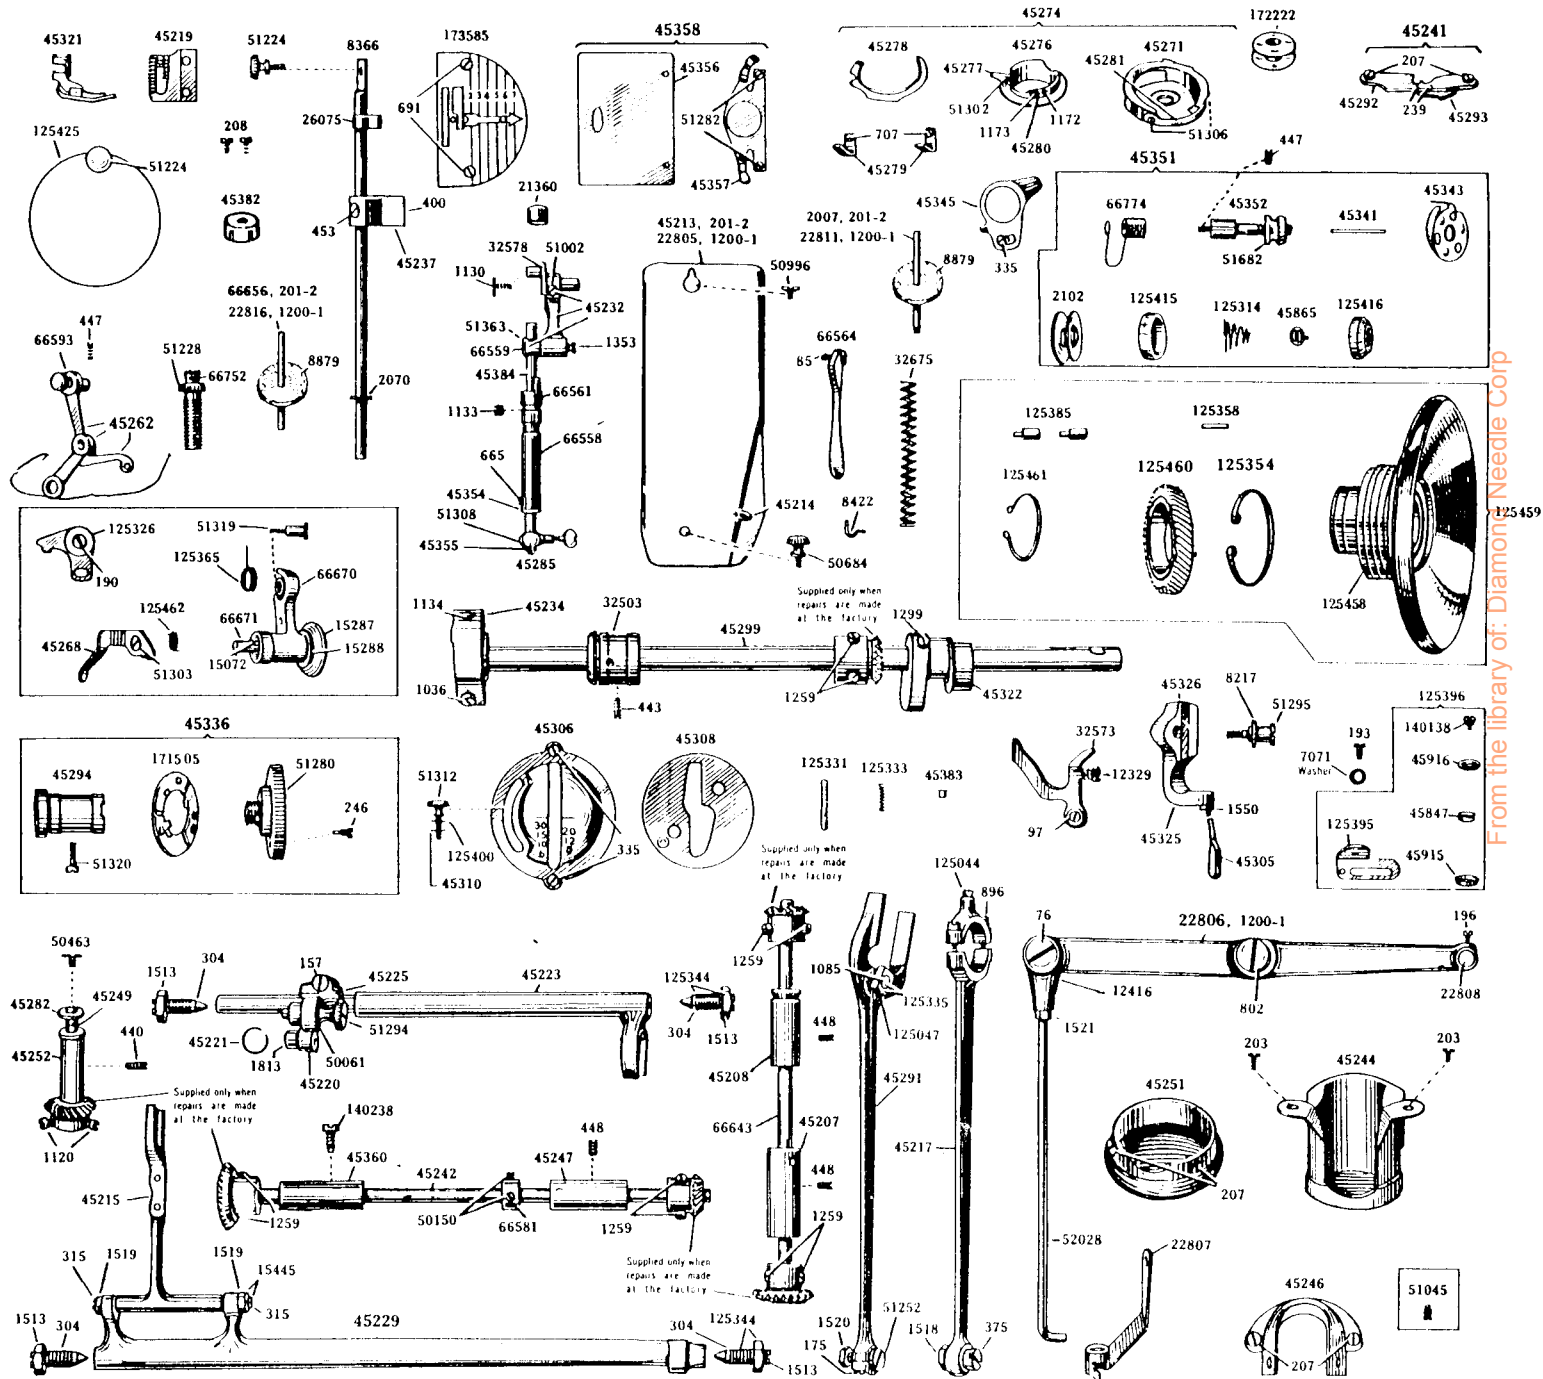

SINGER

201-2/1200-1

List of Parts—Machines Nos. 201-2 and 1200-1

*3 prong plug
137717001*

ATTACHMENT SET 160809

- | | |
|------------|-----------------------|
| 8879 | Felt Washer (2) |
| 35931 | Hemmer Foot |
| 36865 | Edge Stitcher |
| 81245 | Binder |
| 86742 | Ruffler |
| 121441 | Gathering Foot |
| 161133 | Tube of Oil |
| 161294 | Screwdriver (L) |
| 161295 | Screwdriver (S) |
| 2020(15x1) | Needles 11 (3) 14 (3) |

From the library of: Diamond Needle Corp

List of Parts—Machines Nos. 201-2 and 1200-1

From the library of: Diamond Needle Corp